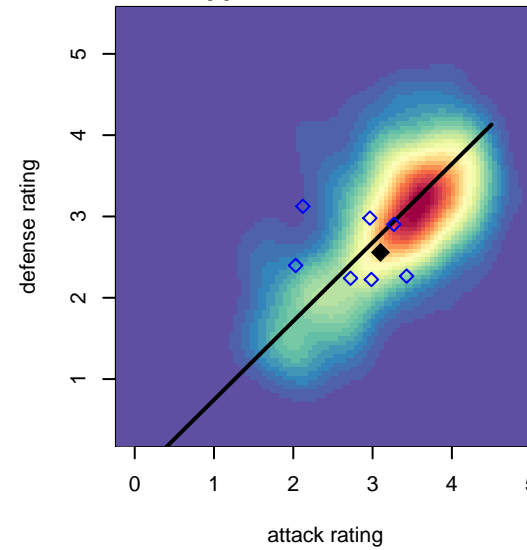

Three Rivers Hagedorn B99

Independent
Pasco, WA
B99 total strength=1616
attack=22.18 defense=12.91
notes= Hagedorn 2013-6

alt names used:

Venues played:
2016 Clash At the Border Div 2 Gold/Silver U18
2016 Xtreme Cup BU19

**attack and defense variance (black dot)
relative to other teams
and top 10 in region**

**attack and defense rating
relative to others at age
and all opponents in last 13 months**

**attack and defense rating
relative to others at age
and all opponents in last 13 months**

Performance relative to 13 month average

Performance relative to 13 month average

Distribution of opponents
 Red = Lose zone, Blue = Win zone, Green = Even
 Black line separates win/lose zones

lot. A=Neither has attack advantage, B=Opponent has both attack and defense advantage, C=Opponent has both attack and defense disadvantage, D=Both have