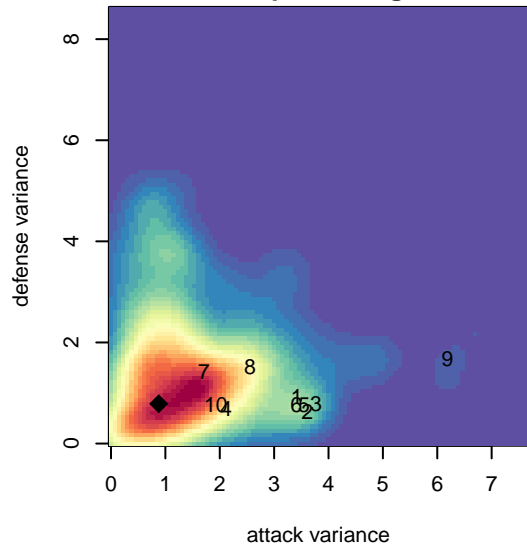

Three Rivers Hagedorn B99

Independent
Pasco, WA
B99 total strength=1616
attack=22.18 defense=12.91
notes= Hagedorn 2013-6

alt names used:

Venues played:
2016 Clash At the Border Div 2 Gold/Silver U18
2016 Xtreme Cup BU19

**attack and defense variance (black dot)
relative to other teams
and top 10 in region**

**attack and defense rating
relative to others at age
and all opponents in last 13 months**

**attack and defense rating
relative to others at age
and all opponents in last 13 months**

Performance relative to 13 month average

Performance relative to 13 month average

Distribution of opponents
 Red = Lose zone, Blue = Win zone, Green = Even
 Black line separates win/lose zones

lot. A=Neither has attack advantage, B=Opponent has both attack and defense advantage, C=Opponent has both attack and defense disadvantage, D=Both have